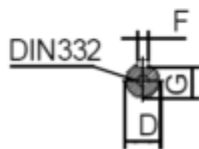

Data Sheet

Article number: 250303700626

Description: Kleedrive T3C 250M-6 37.0KW 900 rpm
3x400/690V 50HZ IP55 B34 Eff=93,3%

Measures

A = 406	F = 18	P =
AA = 484	G = 58	R =
AC = Ø506	H = 250	S = -
AD = 616	HD = 366	T =
B = 349	K = Ø24	TBH = 260
C = 168	L = 915	TBS = 233
D = Ø65	M =	TBW = 218
E = 140	N =	